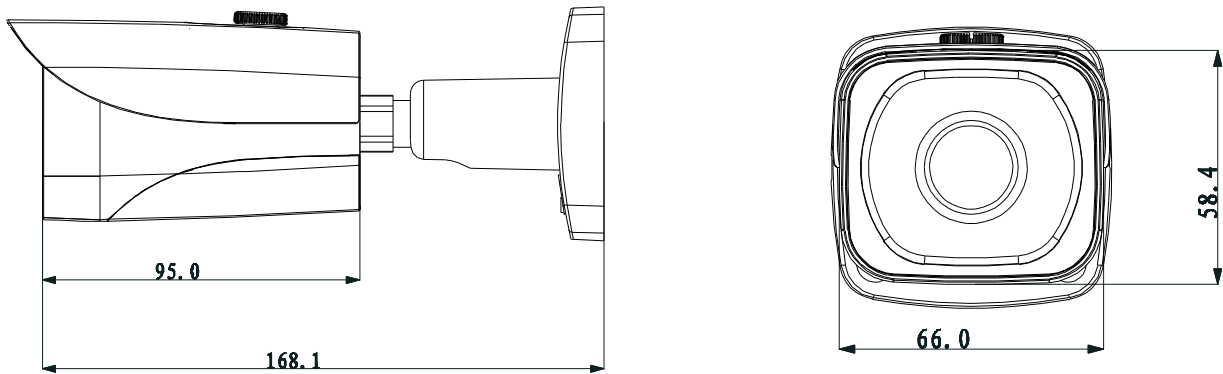

DH-IPC-HFW4300E

Dimensions (mm)

Dahua Technology Co., Ltd.

1187BinAn Road, Binjiang District, Hangzhou, China

Tel: +86-571-87688883

Fax: +86-571-87688815

Email: overseas@dahuatech.com

www.dahuatech.com

*Design and specifications are subject to change without notice.

© 2013Dahua Technology Co., Ltd.